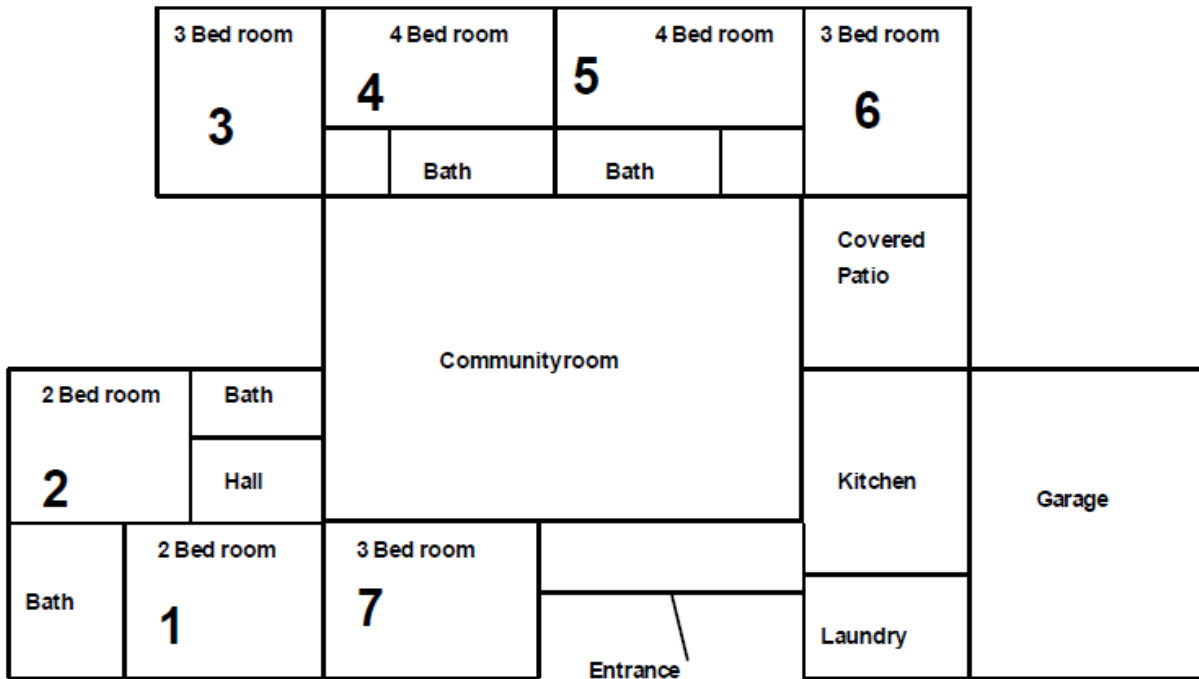

CASA 1

Dormitory Style

7 bedrooms (21 individual beds) / 4 bathrooms

All the buildings are smoke free zones

Please do not park on streets, they are all fire lanes.
PARK ONLY IN GARAGES, DRIVEWAYS AND PARKING LOTS.