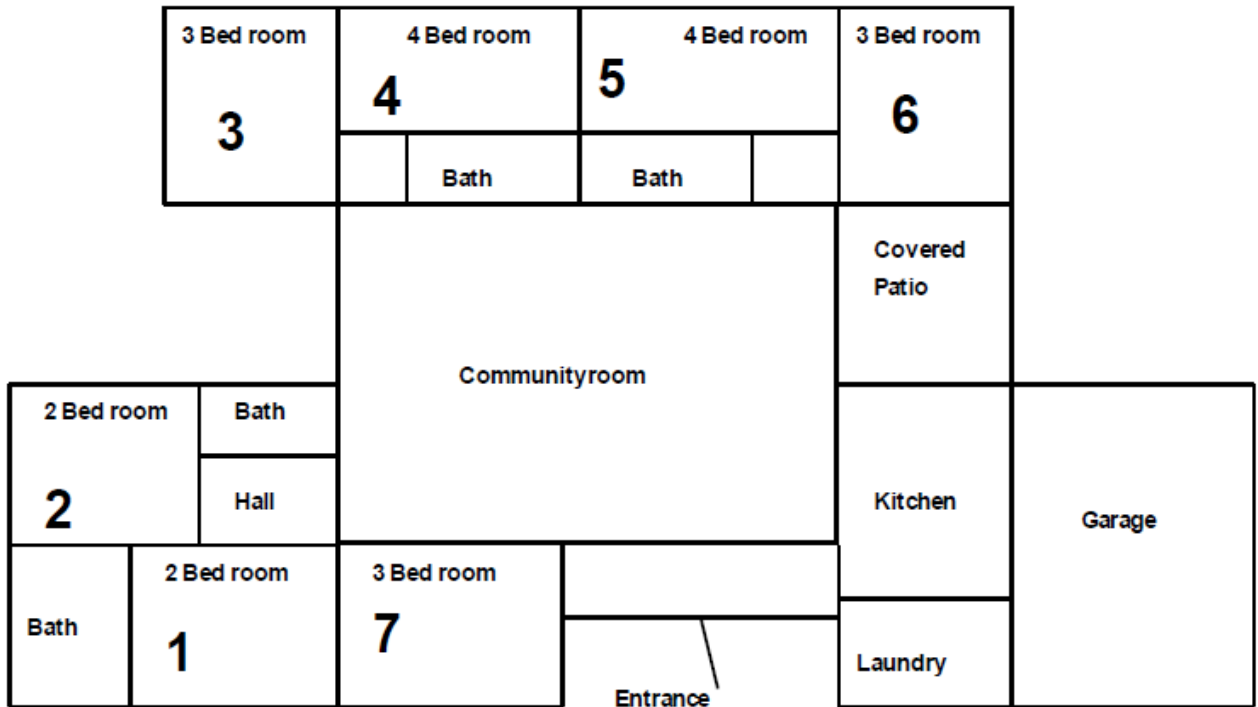

CASA 2

Dormitory Style

7 bedrooms (21 individual beds) / 4 bathrooms

All the buildings are smoke free zones

Please do not park on streets, they are all fire lanes.
PARK ONLY IN GARAGES, DRIVEWAYS AND PARKING LOTS.