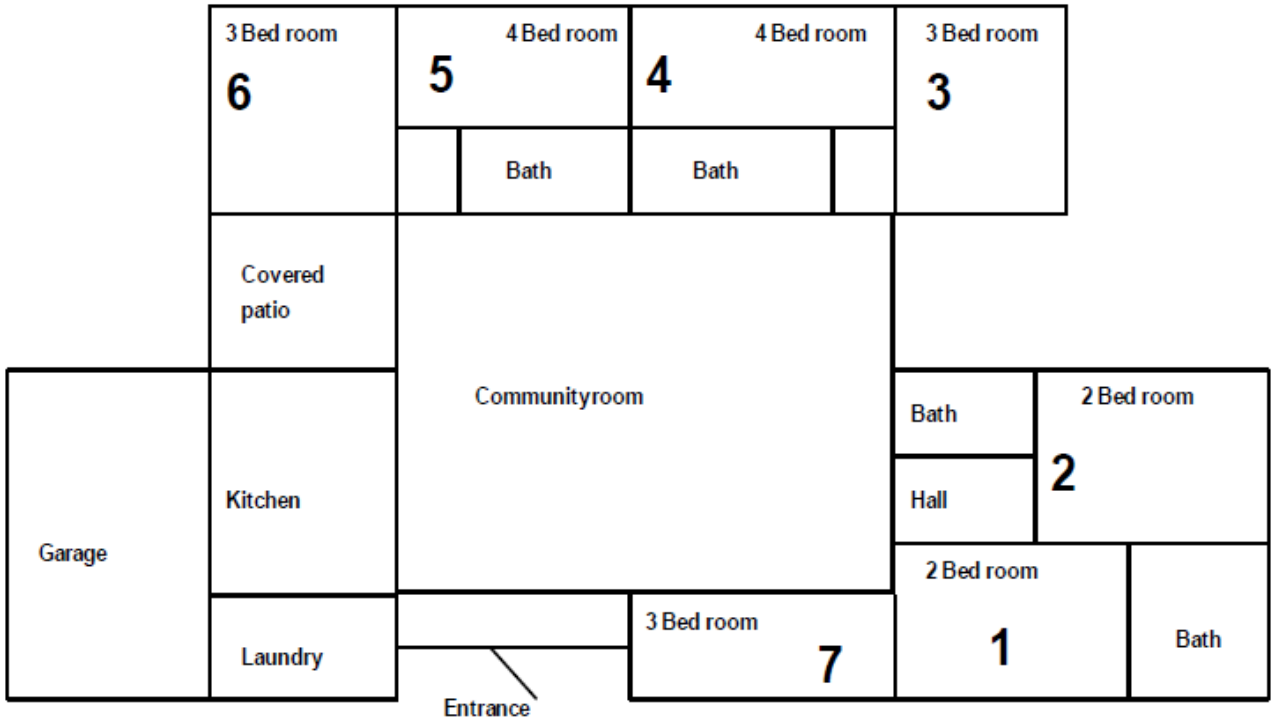

CASA 6

Dormitory Style

7 bedrooms (21 individual beds) / 4 bathrooms

All the buildings are smoke free zones

Please do not park on streets, they are all fire lanes.
PARK ONLY IN GARAGES, DRIVEWAYS AND PARKING LOTS.