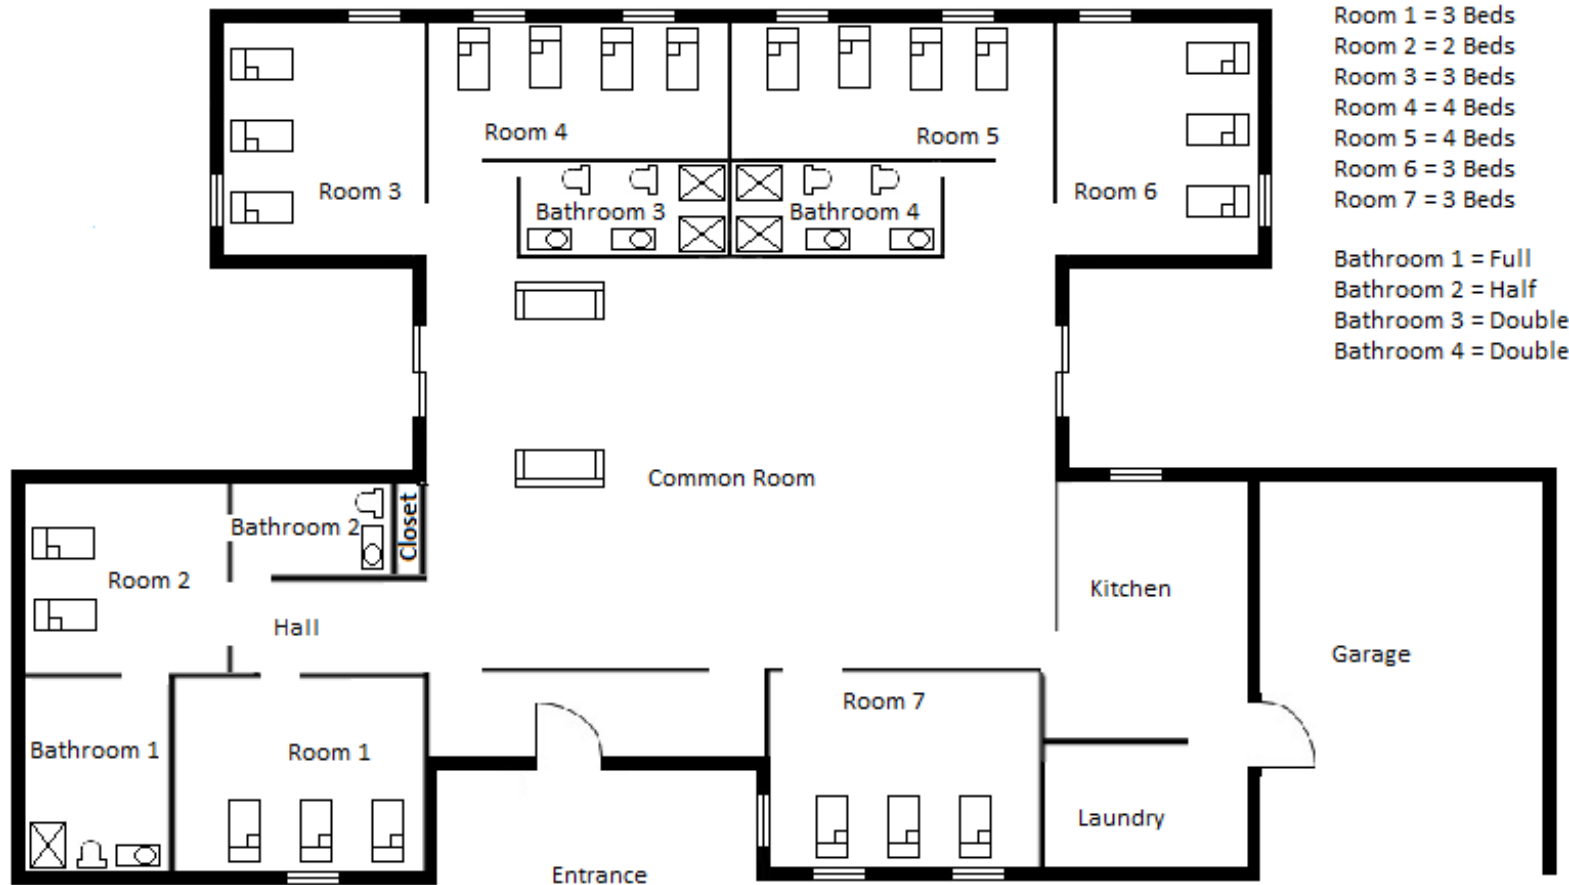

CASA 2

Dormitory Style

7 Rooms / 22 Beds

Room 1 = 3 Beds
 Room 2 = 2 Beds
 Room 3 = 3 Beds
 Room 4 = 4 Beds
 Room 5 = 4 Beds
 Room 6 = 3 Beds
 Room 7 = 3 Beds

Bathroom 1 = Full
 Bathroom 2 = Half
 Bathroom 3 = Double
 Bathroom 4 = Double